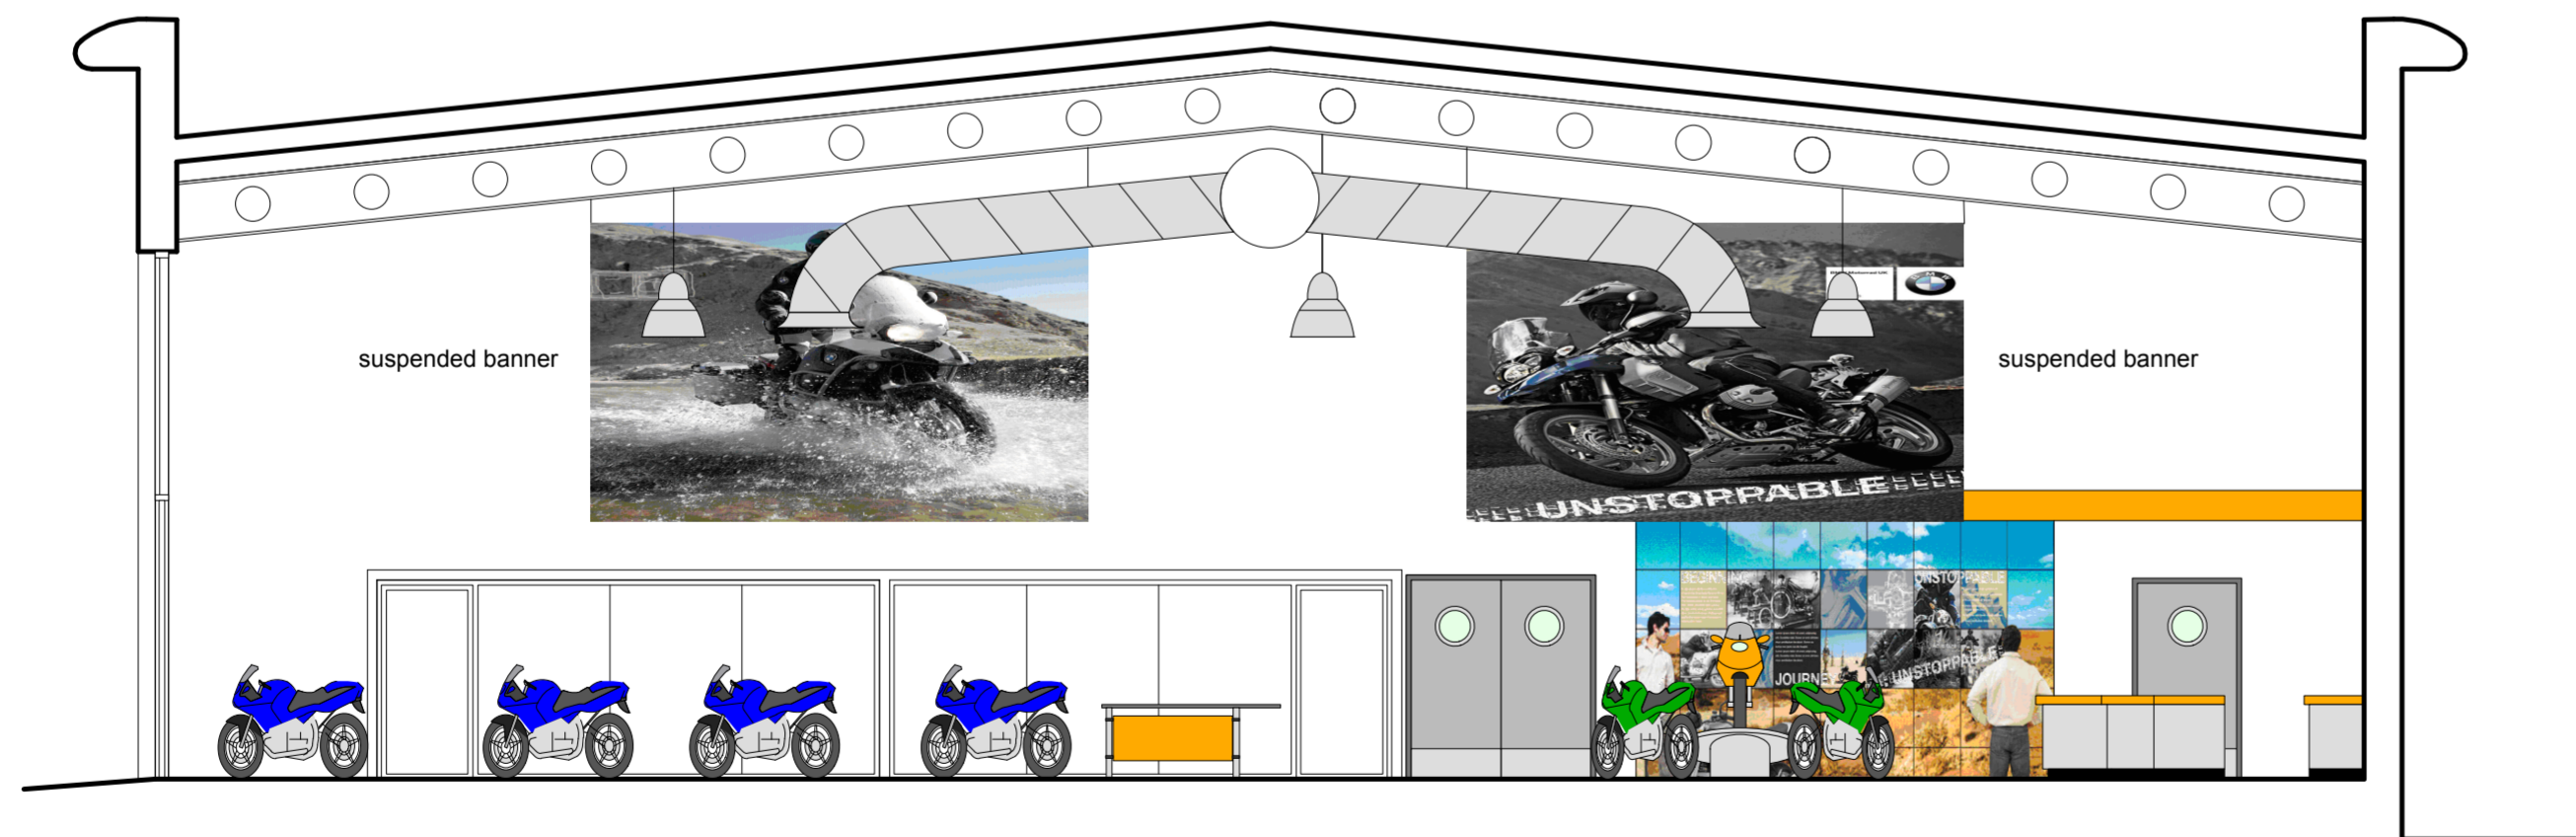

INTERNAL ELEVATION C 1:75

INTERNAL ELEVATION D 1:75

rev A	date 8/12/09	alterations from meeting 2/12/09
5D Consultants Whidown Broadclyst Exeter EX6 3DP t: +44(0)7976 354 962 f: +44(0)1392 881 246 e: ricey@5dconsultants.co.uk w: www.5dconsultants.co.uk		
5D Architecture • Interior Design • Graphic Design • Point of Purchase • Project Management		
project ALLAN JEFFERIES BMW SHIPLEY		drawn
		scale 1:75 @ A2
		date Oct 2009
		checked
drawing PROPOSED INTERNAL ELEVATIONS 2	drg no AJBMW-09-03	rev A